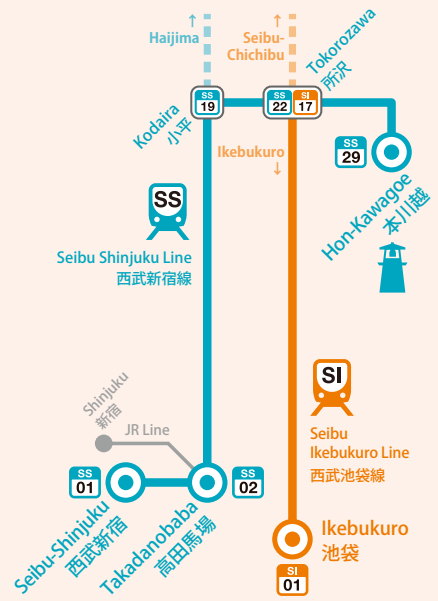

Stations in the valid zone | 可以上下車的車站
승하차 가능역 | 乘降可能駅

Where to buy online
線上購買
온라인 구입처
온라인購入先